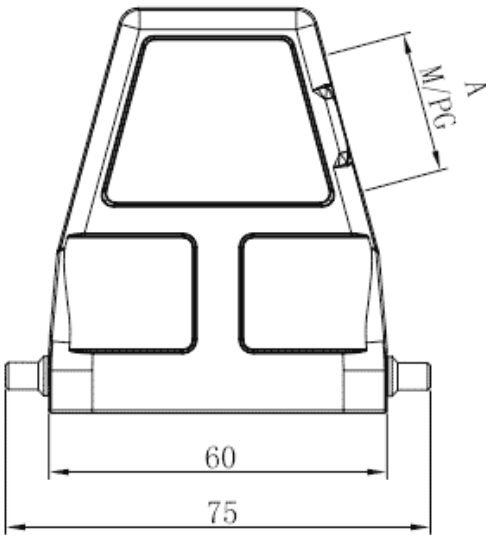

Product Type: Heavy-duty Connector Housing

Product Name: S6B-SEH-2B-PG21

Product Description: S6B Hoods, side entry, high construction, 2 bolts, PG21 thread

## Product Size