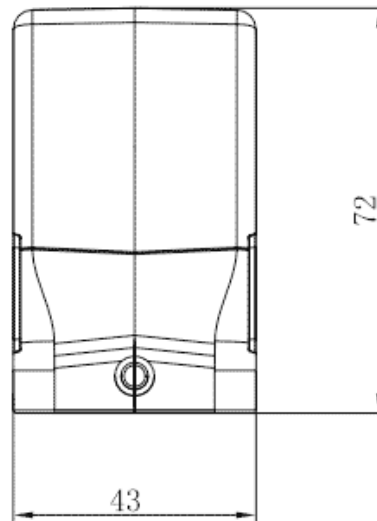

Product Type: Heavy-duty Connector Housing

Product Name: S6B-SEH-2B-PG21

Product Description: S6B Hoods, side entry, high construction, 2 bolts, PG21 thread

## Product Size