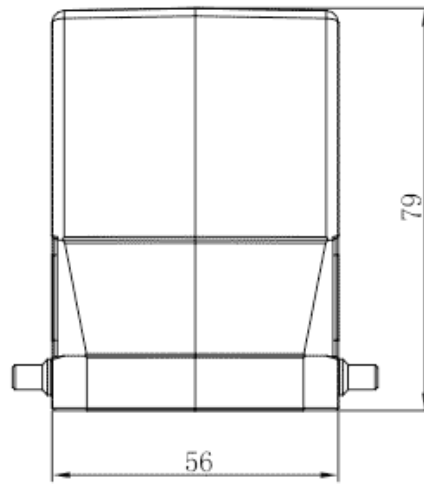

Product Type: Heavy-duty Connector Housing

Product Name: S32A-SEH-4B-PG21

Product Description: S32A Hoods, side entry, high construction, 4 bolts, PG21 thread

Product Size

Parameters

☞ SUPU ID	S32A-SEH-4B-PG21
☞ Protection Level	IP65
☞ Operating temperature range	-40°C~+125°C
☞ Color	Grey

☞ Thread type	PG21
☞ Category	Housing
☞ Mechanical endurance	≥500

Technical data

☞ Sealing material	NBR
☞ Housing Material	Die-Cast Aluminum

Commercial data

☞ Order No	S32A-SEH-4B-PG21
☞ Packing unit	PCS
☞ Minimum order quantity	1