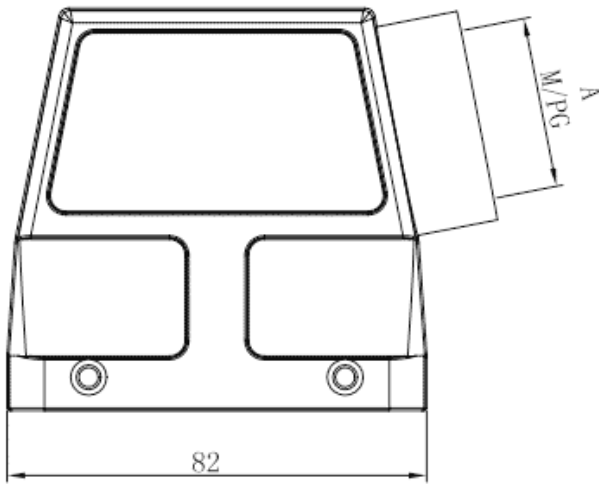

Product Type: Heavy-duty Connector Housing

Product Name: S32A-SEH-4B-PG21

Product Description: S32A Hoods, side entry, high construction, 4 bolts, PG21 thread

Product Size

Parameters

☞ SUPU ID	S32A-SEH-4B-PG21
☞ Protection Level	IP65
☞ Operating temperature range	-40°C~+125°C
☞ Color	Grey

☞ Thread type	PG21
☞ Category	Housing
☞ Mechanical endurance	≥500

Technical data

☞ Sealing material	NBR
☞ Housing Material	Die-Cast Aluminum

Commercial data

☞ Order No	S32A-SEH-4B-PG21
☞ Packing unit	PCS
☞ Minimum order quantity	1