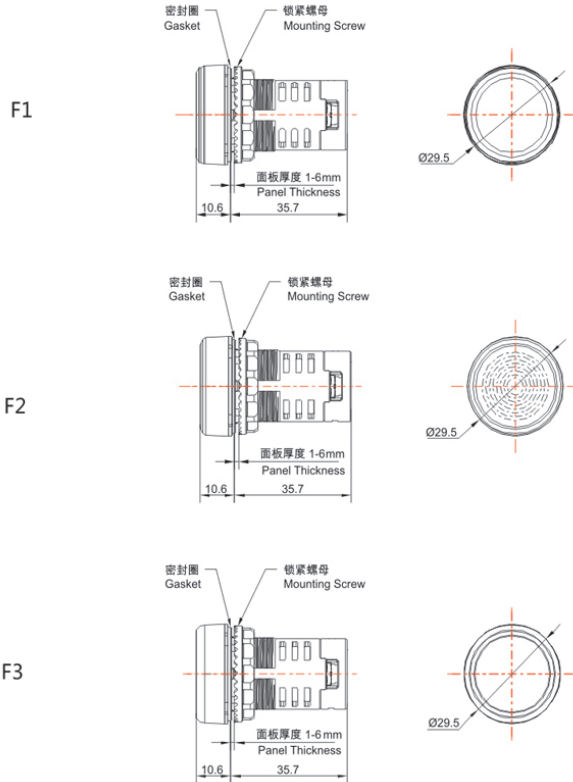

Product Type: TS2 series indicator light (φ 22)

Product Name: TS2 series indicator light

Product Description: IP65

Product Size

Ningbo SUPU Electronics Co., Ltd.

Address: No. 150, Xinxing 4th Road, High-tech Industrial Development Zone,
Cixi City, Zhejiang Province, China