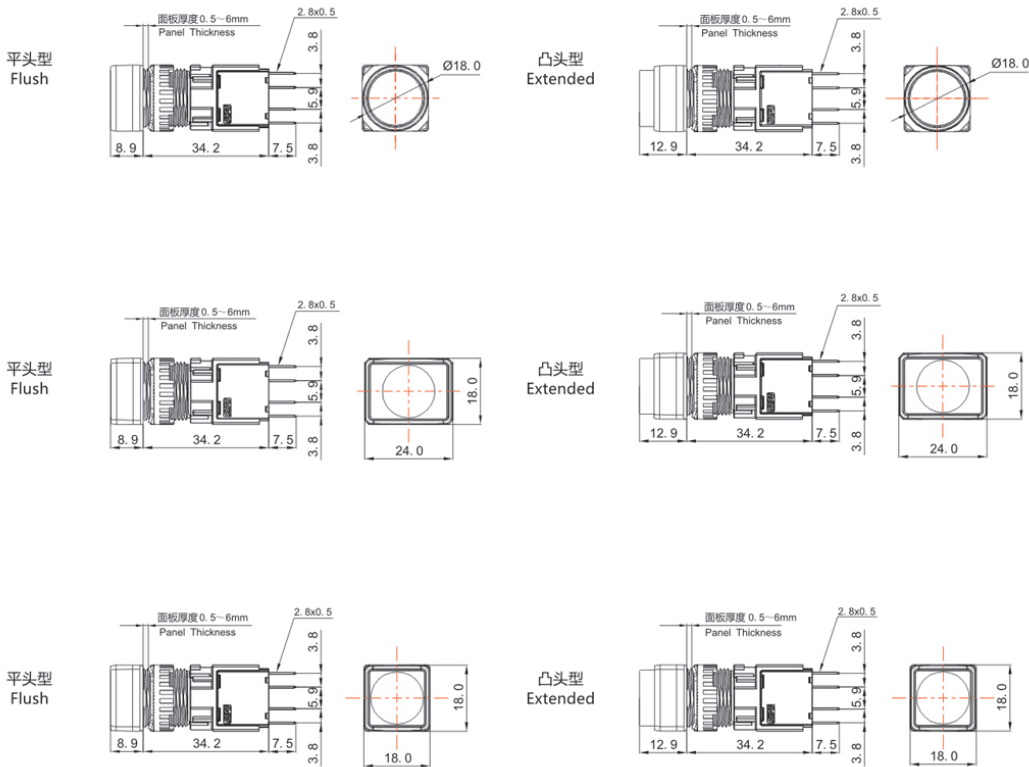

Product Type: PushButton (TS6 Series)

Product

Name: PushButton (TS6 Series)

Product Description: IP65、IP67

Product Size

Ningbo SUPU Electronics Co., Ltd.

Address: No. 150, Xinxing 4th Road, High-tech Industrial Development Zone,
Cixi City, Zhejiang Province, China