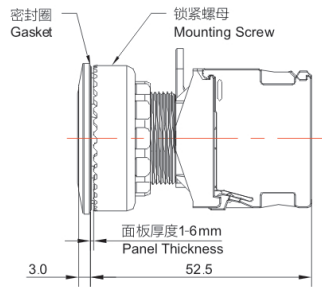

Product Type: TS2 series Push button(φ 22)

Product Name:TS2 Series

Recessed Illuminated  
PushButton

Product Description: IP65、IP67

Product Size

纯平平头型  
Recessed Flush

纯平凸头型  
Recessed Extended

Ningbo SUPU Electronics Co., Ltd.