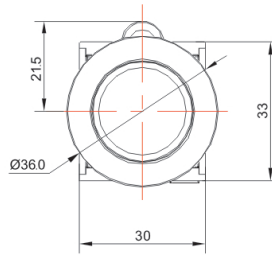

Product Type: TS2 series Push button(φ 22)

Product Name:TS2 Series

Recessed Illuminated  
PushButton

Product Description: IP65、IP67

Product Size

纯平平头型  
Recessed Flush

纯平凸头型  
Recessed Extended

Ningbo SUPU Electronics Co., Ltd.