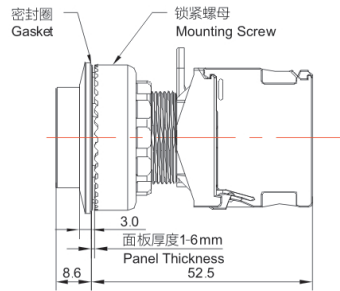

Product Type: TS2 series Push button(φ 22)

Product Name:TS2 Series

Recessed Illuminated  
PushButton

Product Description: IP65、IP67

Product Size

纯平平头型  
Recessed Flush

纯平凸头型  
Recessed Extended

Ningbo SUPU Electronics Co., Ltd.