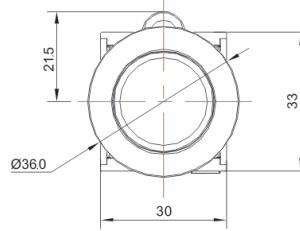

Product Type: TS2 series Push button(φ 22)

Product Name:TS2 Series

Recessed Illuminated  
PushButton

Product Description: IP65、IP67

Product Size

纯平平头型  
Recessed Flush

纯平凸头型  
Recessed Extended

Ningbo SUPU Electronics Co., Ltd.