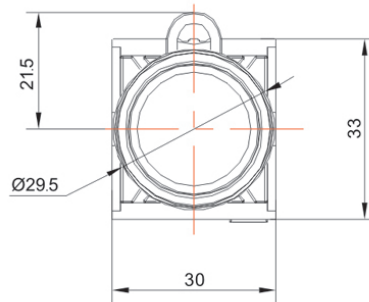

### Product Size

平头型  
Flush

凸头型  
Extended

Ningbo SUPU Electronics Co., Ltd.

Address: No. 150, Xinxing 4th Road, High-tech Industrial Development Zone,  
Cixi City, Zhejiang Province, China

Ningbo SUPU Electronics Co., Ltd.