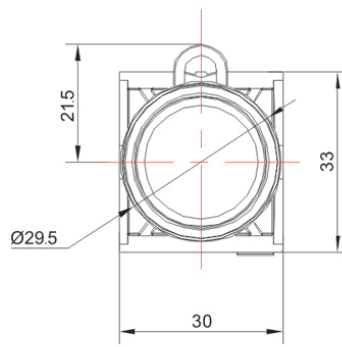

### Product Size

平头型  
Flush

凸头型  
Extended

Ningbo SUPU Electronics Co., Ltd.

Address: No. 150, Xinxing 4th Road, High-tech Industrial Development Zone,  
Cixi City, Zhejiang Province, China

Ningbo SUPU Electronics Co., Ltd.