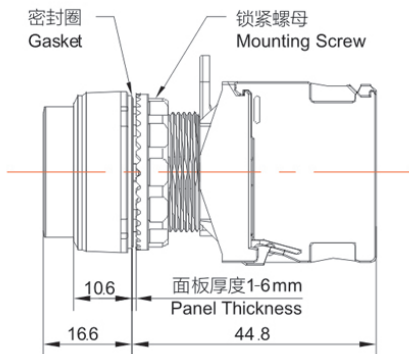

### Product Size

平头型  
Flush

凸头型  
Extended

Ningbo SUPU Electronics Co., Ltd.

Address: No. 150, Xinxing 4th Road, High-tech Industrial Development Zone,  
Cixi City, Zhejiang Province, China

Ningbo SUPU Electronics Co., Ltd.