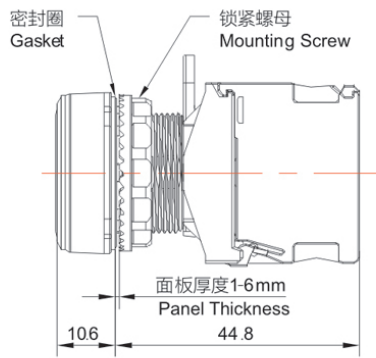

### Product Size

平头型  
Flush

凸头型  
Extended

Ningbo SUPU Electronics Co., Ltd.

Address: No. 150, Xinxing 4th Road, High-tech Industrial Development Zone,  
Cixi City, Zhejiang Province, China

Ningbo SUPU Electronics Co., Ltd.