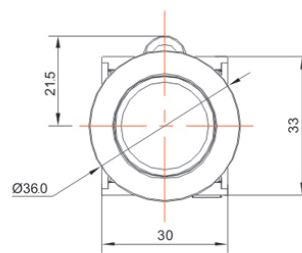

Product Type: TS2 series Push button(φ 22)

Product Name:TS2 Series Recessed PushButton

Product Description: IP65、IP67

Product Size

纯平平头型
Recessed Flush

纯平凸头型
Recessed Extended

Ningbo SUPU Electronics Co., Ltd.