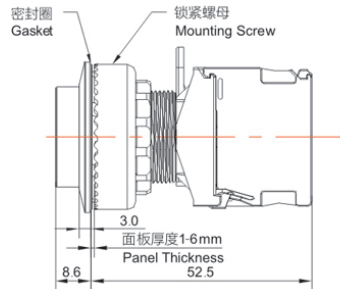

Product Type: TS2 series Push button(φ 22)

Product Name:TS2 Series Recessed PushButton

Product Description: IP65、IP67

Product Size

纯平平头型
Recessed Flush

纯平凸头型
Recessed Extended

Ningbo SUPU Electronics Co., Ltd.