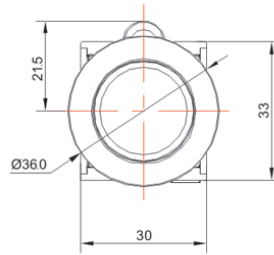

Product Type: TS2 series Push button(φ 22)

Product Name:TS2 Series Recessed PushButton

Product Description: IP65、IP67

Product Size

纯平平头型
Recessed Flush

纯平凸头型
Recessed Extended

Ningbo SUPU Electronics Co., Ltd.