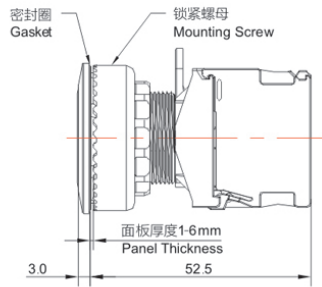

Product Type: TS2 series Push button(φ 22)

Product Name:TS2 Series Recessed PushButton

Product Description: IP65、IP67

Product Size

纯平平头型
Recessed Flush

纯平凸头型
Recessed Extended

Ningbo SUPU Electronics Co., Ltd.